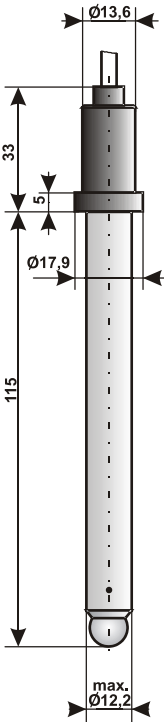

PROCESS pH SENSORS

01-30G/pH 21PTC

01-29G/pH 21PT

01-30GK/pH 21PTCK

01-29GK/pH 21PTK

DIMENSIONS IN mm