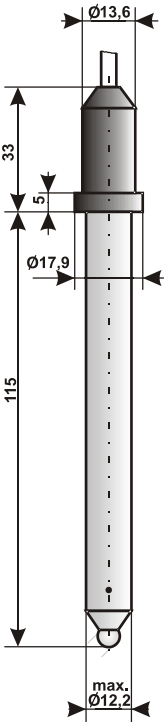

PROCESS pH SENSORS

01-30G/pH 21PTC

01-29G/pH 21PT

01-30GK/pH 21PTCK

01-29GK/pH 21PTK

DIMENSIONS IN mm