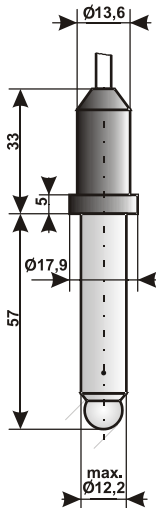

PROCESS pH SENSORS

01-30G/pH 21PTC

01-29G/pH 21PT

01-30GK/pH 21PTCK

01-29GK/pH 21PTK

DIMENSIONS IN mm