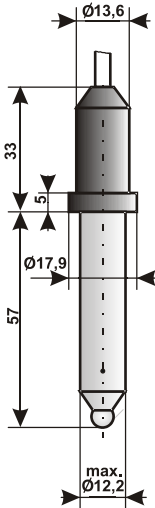

PROCESS pH SENSORS

01-30G/pH 21PTC

01-29G/pH 21PT

01-30GK/pH 21PTCK

01-29GK/pH 21PTK

DIMENSIONS IN mm