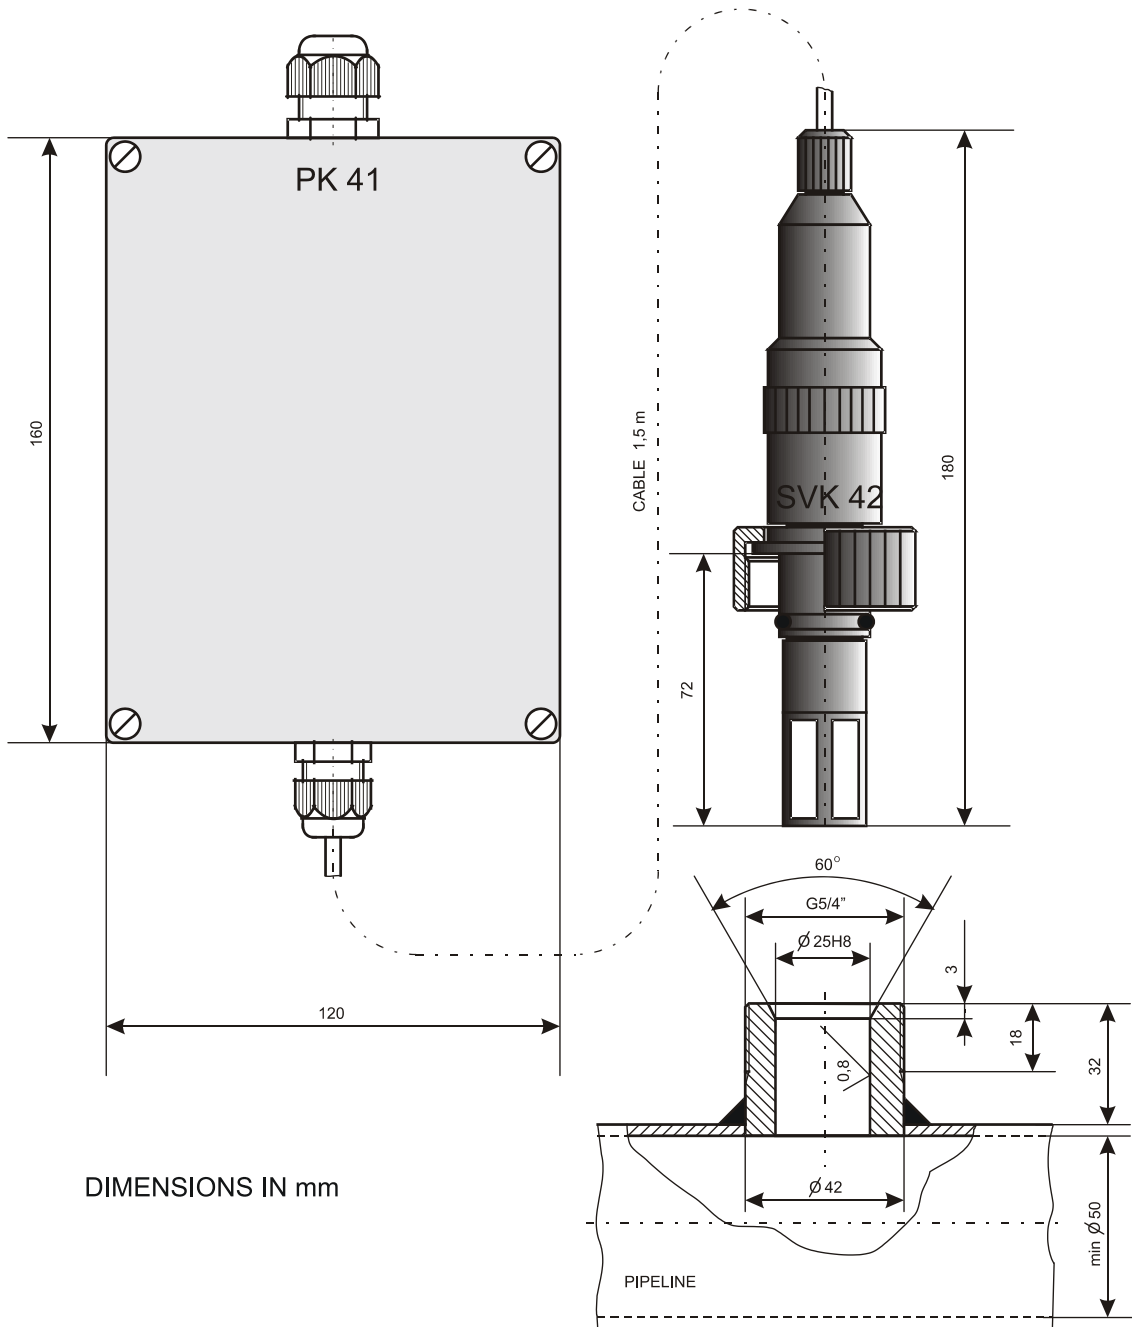

PROBE SVK 42

DIMENSIONS IN mm