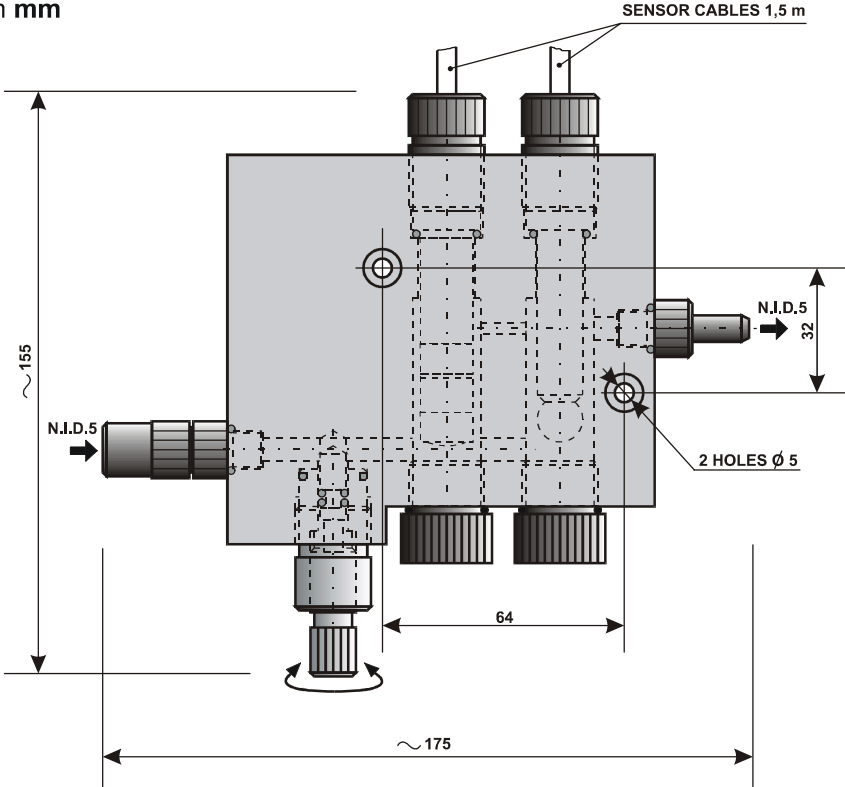

Dimensions in mm

PB 42V – Flow – through Unit