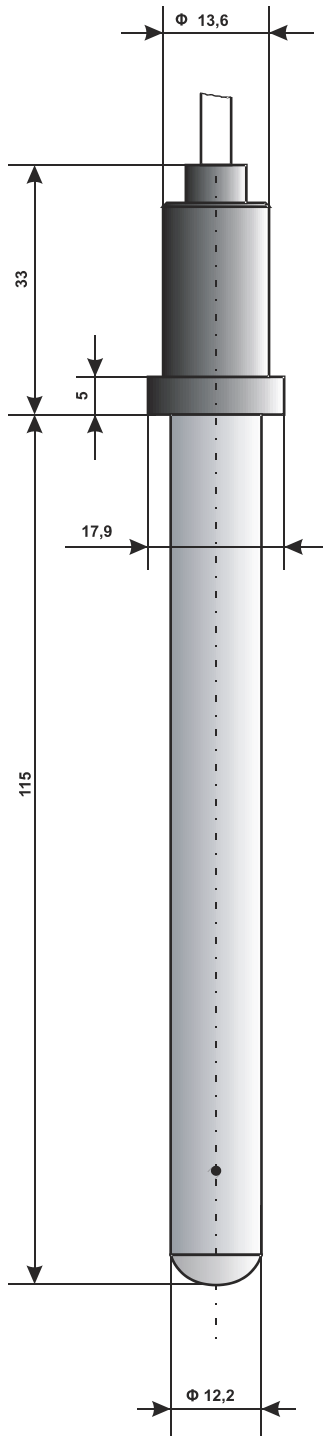

# PROCESS ORP SENSORS

**Pt 271T**

**Pt 271TK**

DIMENSIONS IN mm