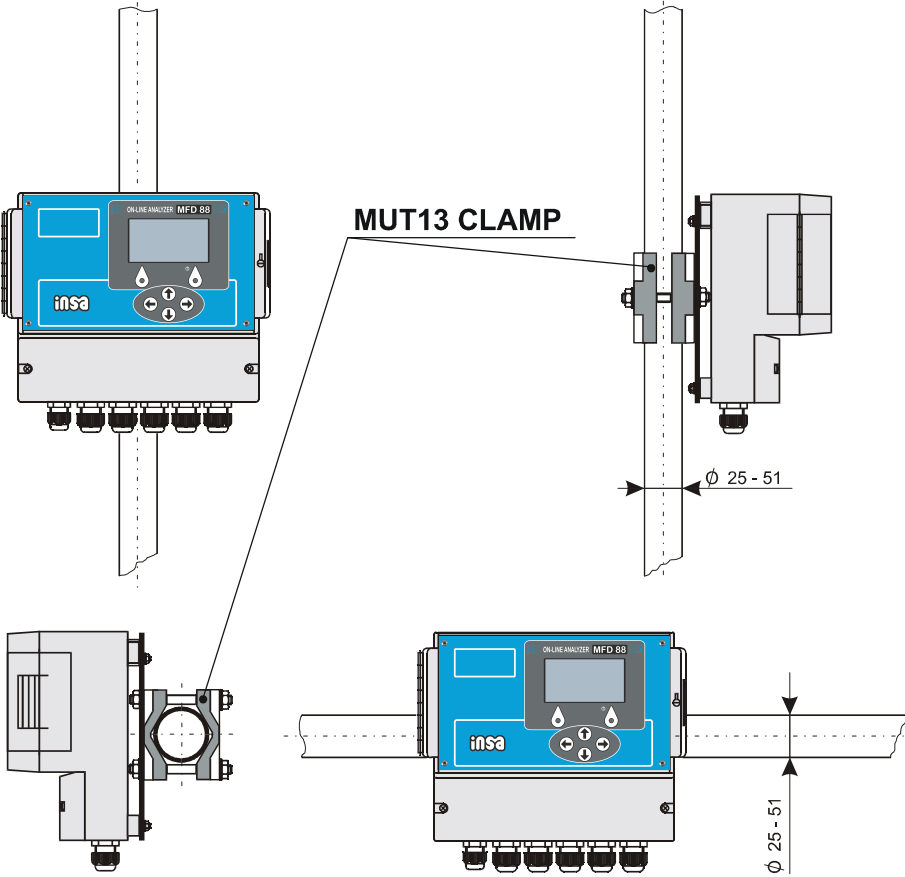

Dimensions in mm

MUT 13 Clamp