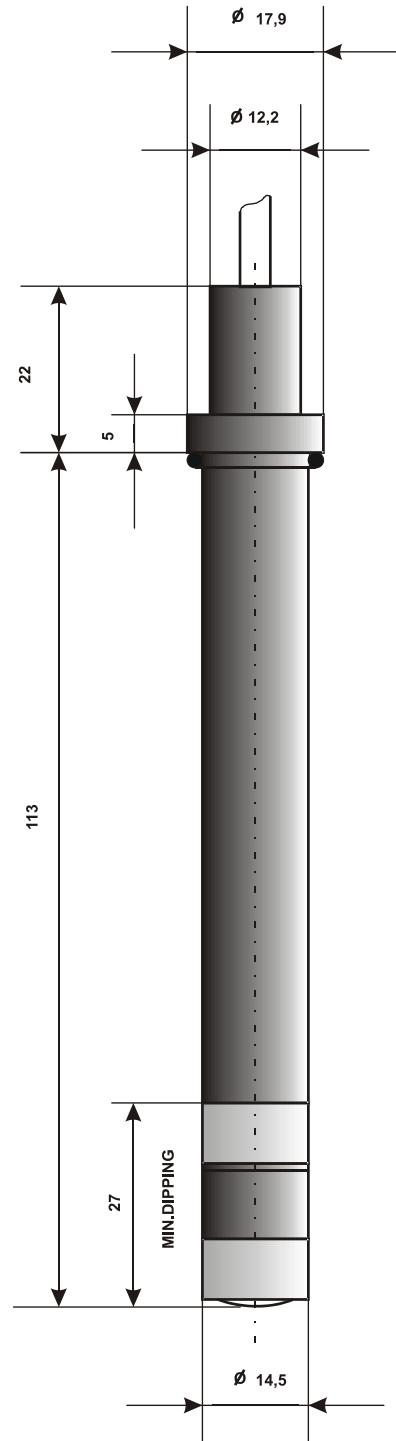

# PROCESS CHLORINE SENSORS

**CSCT 43PS  
CSUT 43PS**

DIMENSIONS IN mm

**CSCT 43PL  
CSUT 43PL**