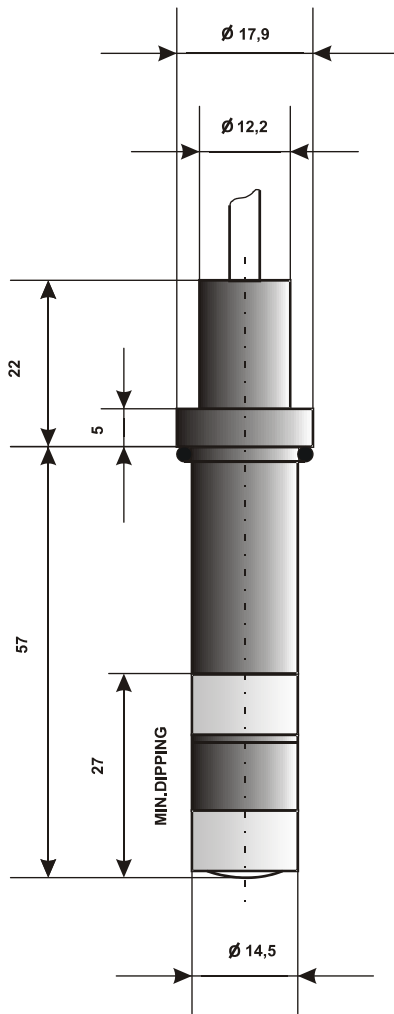

# PROCESS CHLORINE SENSORS

**CSCT 43PS  
CSUT 43PS**

DIMENSIONS IN mm

**CSCT 43PL  
CSUT 43PL**